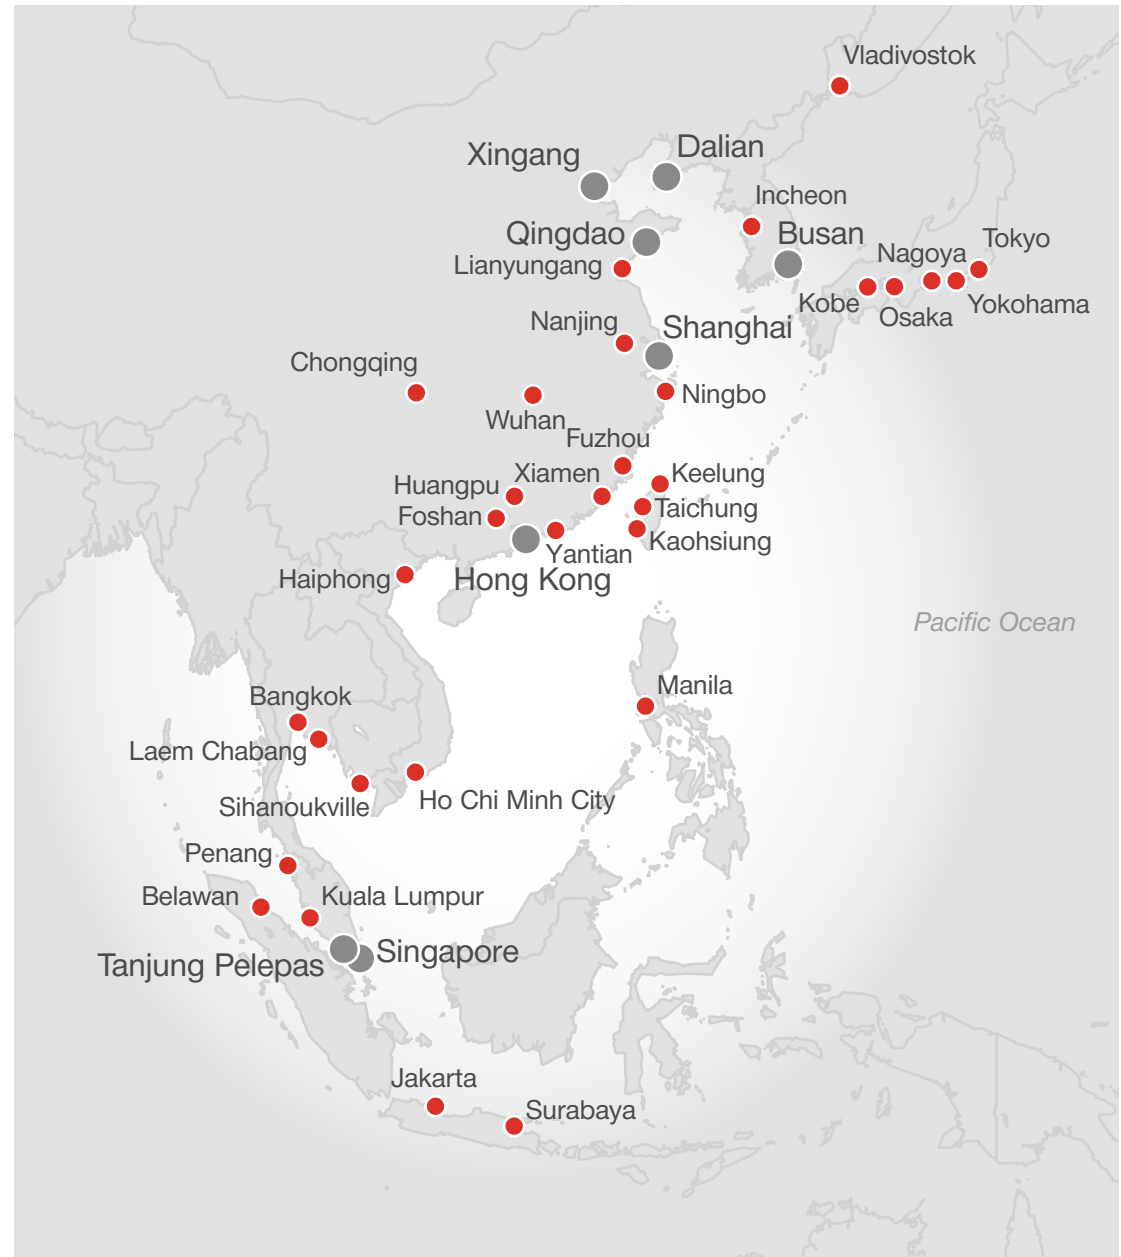

Asia

Intermodal

Destination	Preferred Transhipment hub	Mode	Transit Time in days	
			Export	Import
China				
Lianyungang	Busan	Feeder	2	2
Chongqing	Shanghai	Feeder	12	14
Wuhan	Shanghai	Feeder	10	5
Nanjing	Shanghai	Feeder	3	3
Fuzhou	Hong Kong	Feeder	3	3
Xiamen	Hong Kong	Feeder	2	1
Huangpu	Hong Kong	Feeder	1	1
Foshan	Hong Kong	Feeder	1	1
Shantou	Hong Kong	Feeder	1	1
North East Asia				
Tokyo	Busan	Feeder	4	3
Yokohama	Busan	Feeder	1	4
Nagoya	Busan	Feeder	3	-
Osaka	Busan	Feeder	2	1
Kobe	Shanghai/Busan	Feeder	-1	3/-
Incheon	Busan	Feeder	-	1
Vladivostok	Shanghai/Busan	Feeder	6/-	-4
Keelung	Hong Kong	Feeder	1	2
Taichung	Hong Kong	Feeder	-	2
Kaohsiung	Hong Kong	Feeder	1	1
South East Asia				
Manila	Tanjung Pelepas/Singapore	Feeder	3/-	-3
Haiphong	Hong Kong	Feeder	2	3
Ho Chi Minh City	Tanjung Pelepas/Singapore	Feeder	5/-	-3
Bangkok	Tanjung Pelepas/Singapore	Feeder	5/-	-3
Laem Chabang	Tanjung Pelepas/Singapore	Feeder	3/-	-4
Lat Krabang	Tanjung Pelepas/Singapore	Feeder	4/-	-5
Penang	Tanjung Pelepas/Singapore	Feeder	2/-	-2
Port Kelang	Tanjung Pelepas/Singapore	Feeder	2/-	-2
Jakarta	Tanjung Pelepas/Singapore	Feeder	4/-	-3
Surabaya	Tanjung Pelepas/Singapore	Feeder	5/-	-3
Belawan	Tanjung Pelepas/Singapore	Feeder	2/-	-3
Sihanoukville	Tanjung Pelepas/Singapore	Feeder	2/-	-3

* Transit time excluding waiting/handling time for reference only