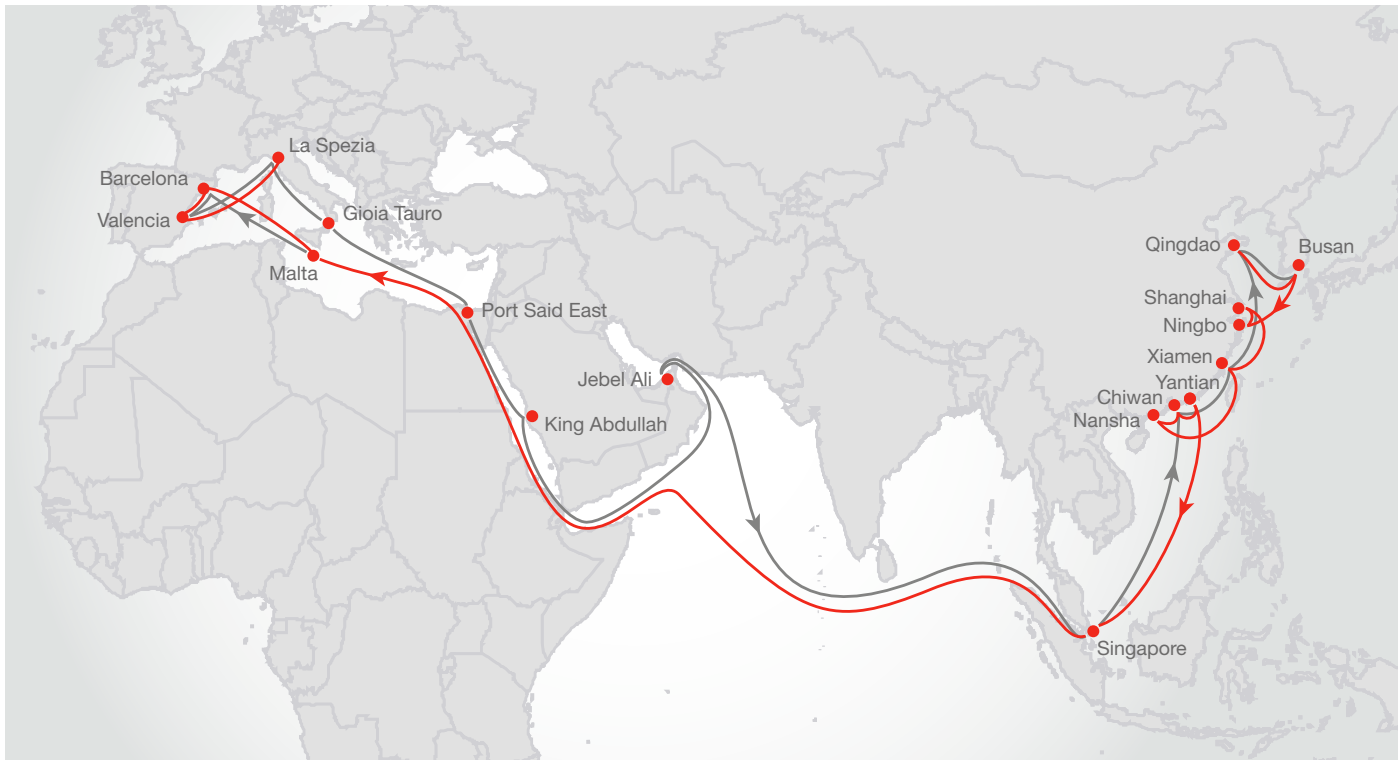

Transit times are indicative and subject to change

Asia – Mediterranean

SERA 1

Westbound Service Highlights

- Excellent transit times ex China main ports to Italy
- Fast connections to East Med/Black Sea destinations via Port Said / Beirut
- Direct Beirut service ex Asia

Eastbound Service Highlights

- Comprehensive MED port coverage back to Asia
- Express transit times ex Spain and France to China

Asia – Mediterranean | Sling 1 WESTBOUND [transit times in days]

FROM \ TO		Port Said	Beirut	Gioia Tauro	La Spezia	Genoa	Fos	Barcelona
		Tue	Thu	Mon	Wed	Thu	Sat	Mon
Dalian	Mon	28	30	34	36	37	39	42
Xingang	Thu	26	28	32	34	35	37	39
Busan	Sun	23	24	28	30	32	34	36
Ningbo	Tue	20	22	26	28	29	31	33
Shanghai	Thu	19	21	25	27	28	30	32
Chiwan	Sat	17	18	22	24	26	28	30
Yantian	Sun	16	18	21	24	25	27	29
Singapore	Thu	12	14	18	20	21	23	25

Mediterranean – Asia | Sling 1 EASTBOUND [transit times in days]

FROM \ TO		Salalah	Singapore	Yantian	Shanghai	Dalian	Xingang	Busan	Ningbo
		Sun	Wed	Mon	Fri	Mon	Tue	Sat	Tue
Beirut	Sat	22	32	37	41	44	45	49	52
Gioia Tauro	Tue	19	29	34	38	41	42	46	49
La Spezia	Thu	17	27	32	36	39	40	44	47
Genoa	Sat	15	25	30	34	37	38	42	45
Fos	Mon	13	23	28	32	35	36	40	43
Barcelona	Tue	12	22	27	31	34	35	39	42
Valencia	Wed	11	21	26	30	33	34	38	41
Malta	Sat	8	18	23	27	30	31	35	38
Salalah	Mon	-	9	14	18	21	22	26	29

Transit times are indicative and subject to change

Asia – Mediterranean

SERA 2

Westbound Service Highlights

- Express service to Spain
- Extensive China port coverage
- Access to East Med connections through Malta