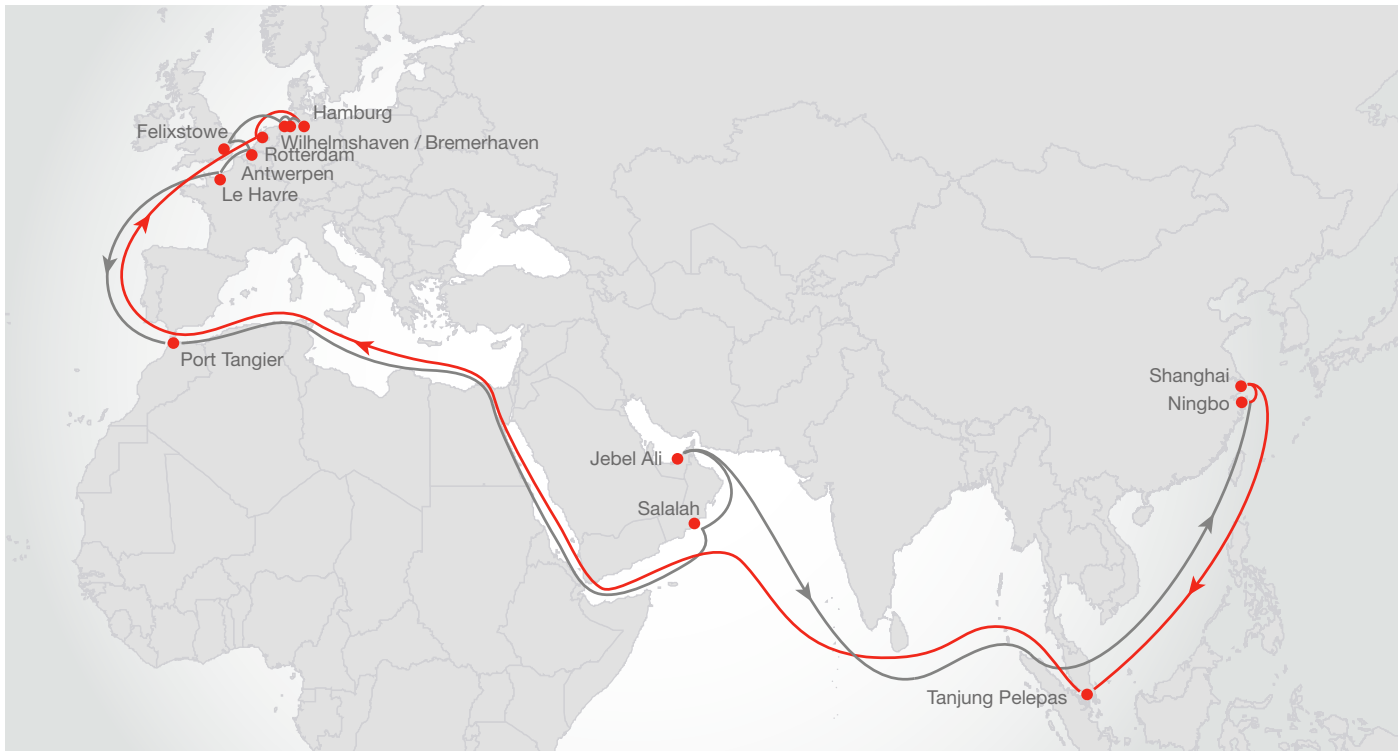

Transit times are indicative and subject to change

Asia – North Europe

NERA 3

Westbound Service Highlights

- Direct Portugal service ex Asia
- Direct Japan connections to Europe hubs
- Extensive Asia port coverage into Le Havre

Europe – Asia | Sling 3

EASTBOUND [transit times in days]

		TO					
		Singapore	Nansha	Hong Kong	Yantian	Xiamen	
FROM	Antwerp	Mon	Sat	Thu	Sat	Sun	Tue
	Le Havre	Wed	34	39	40	43	44
	Felixstowe	Fri	31	36	38	39	41
	Tangiers	Wed	29	34	35	36	38
	Singapore	Mon	24	29	30	31	33
	-	3	5	6	8		

Transit times are indicative and subject to change

Asia – North Europe

NERA 4

Westbound Service Highlights

- Best in class transit times ex Shanghai/Ningbo to Europe hubs in Rotterdam and Hamburg
- Express Feeder connectivity to Baltic/Scandinavia ports ex North China

Eastbound Service Highlights

- Direct service ex North Europe ports into Middle East
- Additional Asia/Middle East connectivity provided through Eastbound Tangier call

Asia – Europe | Sling 4 WESTBOUND [transit times in days]