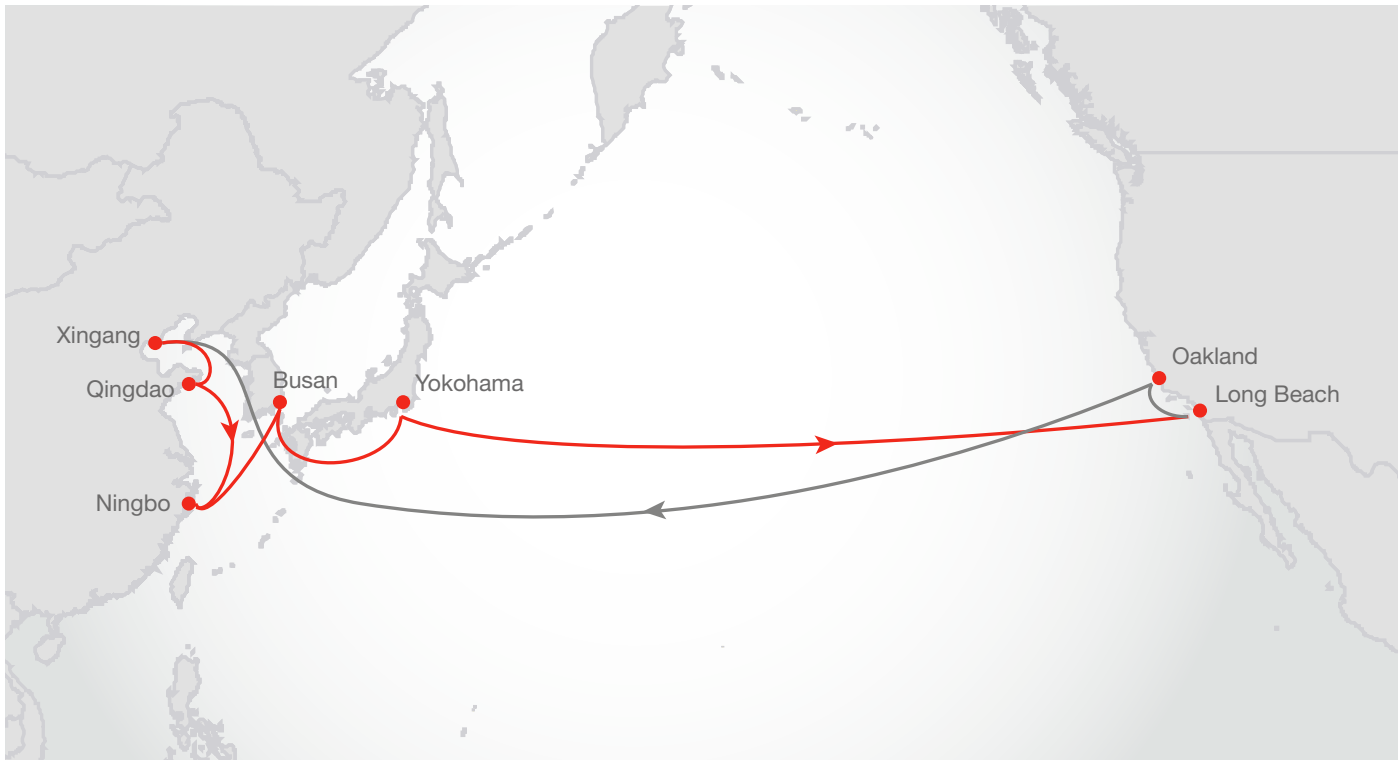

Mediterranean – Asia | Sling 2 EASTBOUND [transit times in days]

FROM \ TO		King Abdullah	Jebel Ali	Singapore	Chiwan	Xiamen	Qingdao	Busan	Ningbo	Shanghai
		Sat	Sun	Wed	Mon	Wed	Sat	Tue	Thu	Sat
Malta	Thu	15	23	33	39	40	43	46	49	51
Barcelona	Sun	11	20	30	36	37	40	43	46	48
Valencia	Wed	10	18	28	33	35	38	41	43	45
La Spezia	Fri	7	15	25	31	32	35	38	41	43
Gioia Tauro	Sun	5	13	23	29	30	33	36	39	41
Port Said	Thu	2	10	20	25	27	30	33	35	37
King Abdullah	Sun	-	6	16	22	23	26	29	32	34
Jebel Ali	Mon	-	-	8	14	15	18	21	31	33

Transit times are indicative and subject to change

Bringing Asia closer

Asia – North America West Coast

Asia – North America West Coast

UPAS 1

Eastbound Service Highlights

- Express service ex Xingang, Japan and Korea to US ports of Long Beach and Oakland

Westbound Service Highlights

- Fastest product from Southern California back to Xingang / Qingdao

Asia – North America West Coast | Sling 1 EASTBOUND

[transit times in days]

FROM \ TO		Long Beach	Oakland
		Tue	Mon
Xingang	Wed	20	25
Qingdao	Sat	17	23
Ningbo	Mon	15	21
Busan	Wed	13	18
Yokohama	Sat	10	15

Transit times are indicative and subject to change

Asia – North America West Coast

UPAS 2

Eastbound Service Highlights

- Fast service ex Shanghai to US ports of Long Beach and Oakland
- Express transit times ex Vietnam into US
- One of 2 weekly departures ex South East Asia to Southern California