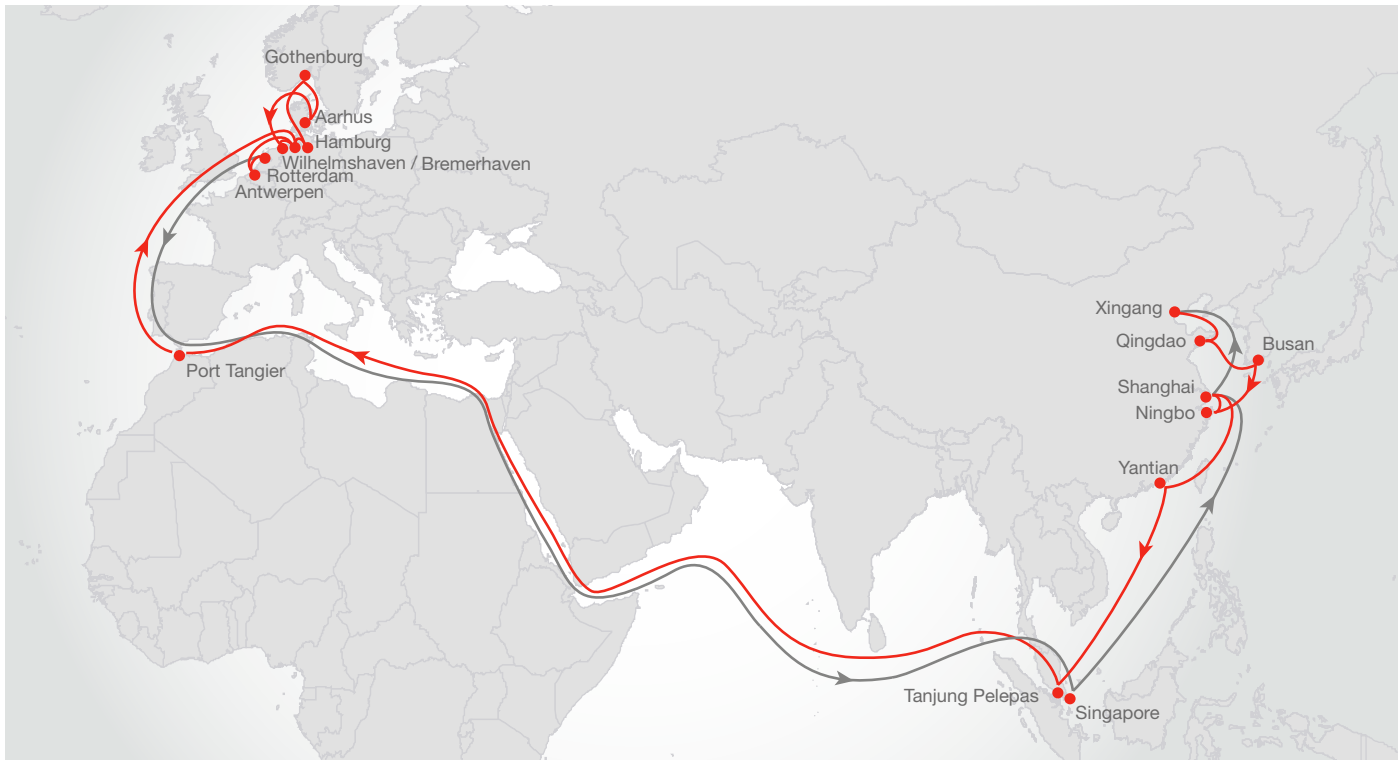

Transit times are indicative and subject to change

Asia – North Europe

NERA 4

Westbound Service Highlights

- Best in class transit times ex Shanghai/Ningbo to Europe hubs in Rotterdam and Hamburg
- Express Feeder connectivity to Baltic/Scandinavia ports ex North China

Eastbound Service Highlights

- Direct service ex North Europe ports into Middle East
- Additional Asia/Middle East connectivity provided through Eastbound Tangier call

Asia – Europe | Sling 4 WESTBOUND [transit times in days]

FROM \ TO		Rotterdam	Hamburg	Bremerhaven	Wilhelmshaven
		Thu	Sun	Tue	Thu
Ningbo	Thu	28	31	33	35
Shanghai	Sun	25	28	30	31
Tanjung Pelepas	Sat	19	21	24	25

Europe – Asia | Sling 4 EASTBOUND [transit times in days]

Transit times are indicative and subject to change

Asia – North Europe

NERA 5

Westbound Service Highlights

- Direct Scandinavian port calls in Gothenburg and Aarhus ex China main ports
- Direct service ex Korea, Xingang and Qingdao into Hamburg