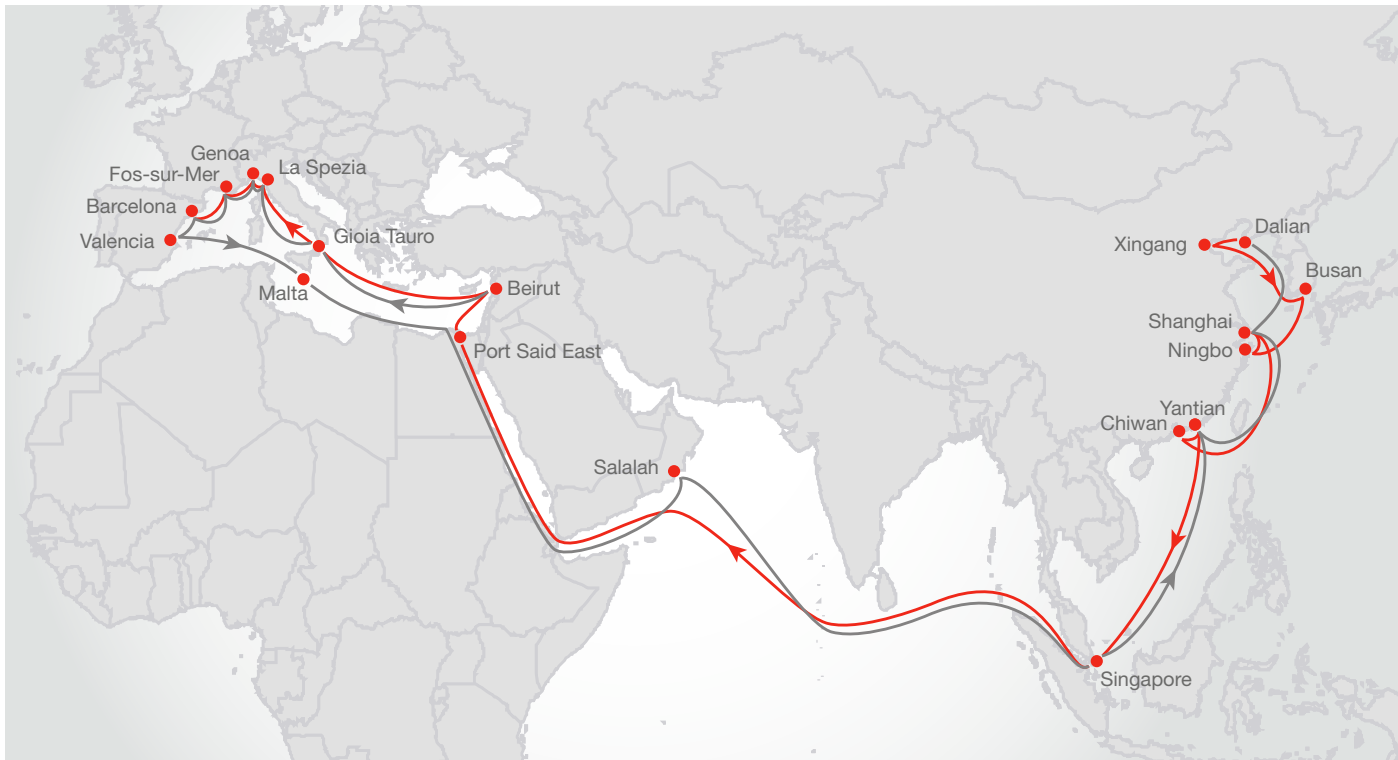

Transit times are indicative and subject to change

Asia – North Europe

NERA 5

Westbound Service Highlights

- Direct Scandinavian port calls in Gothenburg and Aarhus ex China main ports
- Direct service ex Korea, Xingang and Qingdao into Hamburg

Eastbound Service Highlights

- Excellent transit times ex Rotterdam hub to North China/Bohai Sea

Asia – Europe | Sling 5 WESTBOUND [transit times in days]

FROM \ TO		Tangier	Bremerhaven	Hamburg	Gothenburg	Aarhus	Wilhelmshaven
		Fri	Wed	Sat	Tue	Thu	Sat
Xingang	Mon	31	36	39	43	44	46
Qingdao	Thu	29	34	37	40	41	44
Busan	Sat	27	31	35	37	39	41
Ningbo	Mon	24	29	32	35	37	39
Shanghai	Wed	22	27	30	33	35	37
Yantian	Sat	20	24	28	30	32	34
Tanjung Pelepas	Wed	15	20	23	26	28	30
Tangier	Sat	-	4	7	10	12	14

Europe – Asia | Sling 5 EASTBOUND [transit times in days]

FROM \ TO		Singapore	Shanghai	Xingang	Qingdao	Busan	Ningbo
		Thu	Wed	Sun	Tue	Fri	Sun
Hamburg	Sun	32	38	41	44	47	49
Gothenburg	Wed	29	35	38	41	44	46
Aarhus	Thu	28	34	37	40	42	44
Wilhelmshaven	Sat	26	32	35	38	41	43
Bremerhaven	Mon	24	30	34	37	39	41
Antwerp	Tue	22	28	32	35	37	39
Rotterdam	Fri	20	26	30	32	35	37

Transit times are indicative and subject to change

Asia – Mediterranean

SERA 1

Westbound Service Highlights

- Excellent transit times ex China main ports to Italy
- Fast connections to East Med/Black Sea destinations via Port Said / Beirut
- Direct Beirut service ex Asia