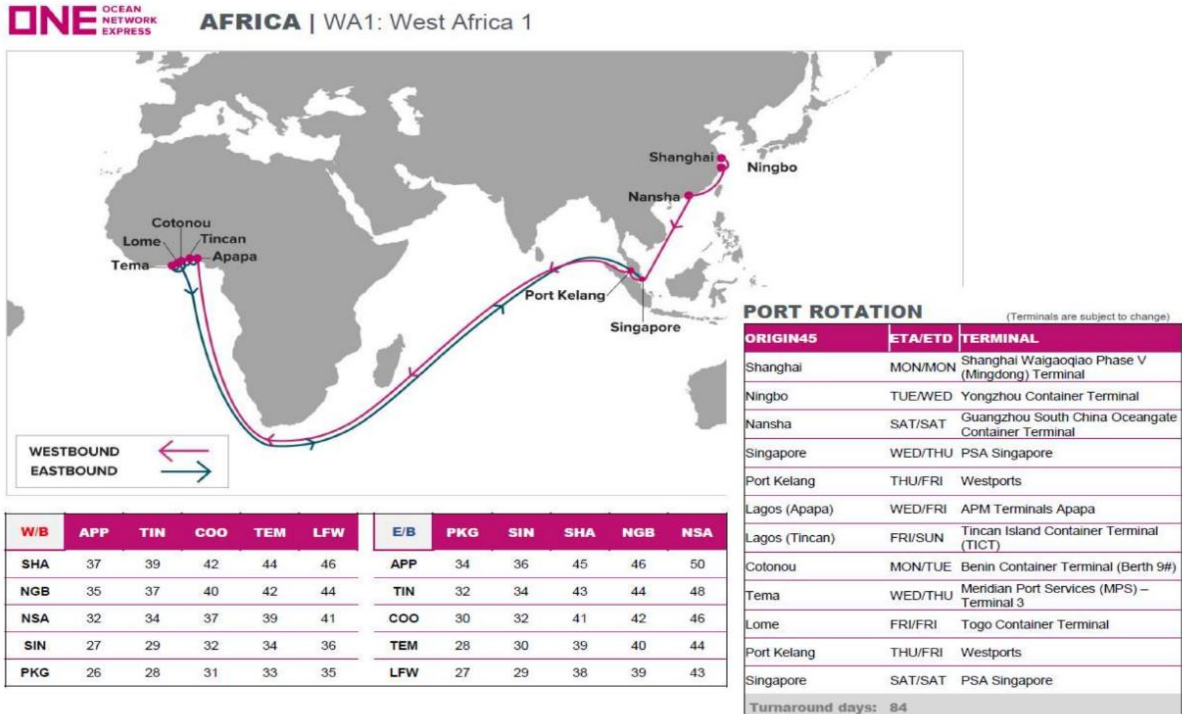

The new rotation will take effect as follow:

WA1 – Qingdao call to be shifted to SW2 and add call Cotonou.

Current: TAO-SHA-NGB-NSA-SIN-PKG-APP-TIN-TEM-LFW-PKG-SIN-TAO

New: SHA-NGB-NSA-SIN-PKG-APP-TIN-COO-TEM-LFW-PKG-SIN-SHA

With effective from: FELIXSTOWE (FOWT) v.439W ETA SHA 30/Sep/2024.

SW2 – Add Lekki (bi-weekly basis) and TAO; Cotonou call to be shifted to WA1

Current: SHA-NGB-XMN-NSA-SIN-TEM-COO-APP-ONN-ABJ-PKG-SIN-SHA

<WA1>

<SW2 - with Lekki Call>

PORT ROTATION (Terminals are subject to change)

ORIGIN45	ETA/ETD	TERMINAL
Qingdao	SAT/SUN	Qingdao New Qianwan Container Terminal Co.Ltd.
Shanghai	TUE/WED	Shanghai Waigaoqiao Phase V (Mingdong) Terminal
Ningbo	THU/FRI	Yongzhou Container Terminal
Xiamen	SUN/SUN	Xiamen Haitian Container Terminal
Nansha	TUE/WED	Guangzhou South China Ocean gate Container Terminal
Singapore	MON/TUE	PSA Singapore
Abidjan	THU/FRI	Cote D Ivoire Terminal (CIT)
Tema	SAT/MON	Meridian Port Services (MPS) – Terminal 3
Lagos (Apapa)	TUE/THU	APM Terminals Apapa
Lekki	FRI/SAT	Lekki Freeport Terminal
Abidjan	WED/WED	Cote D Ivoire Terminal (CIT)
Singapore	THU/FRI	PSA Singapore

<SW2 - with Onne Call>

PORT ROTATION (Terminals are subject to change)

ORIGIN45	ETA/ETD	TERMINAL
Qingdao	SAT/SUN	Qingdao New Qianwan Container Terminal Co.Ltd.
Shanghai	TUE/WED	Shanghai Waigaoqiao Phase V (Mingdong) Terminal
Ningbo	THU/FRI	Yongzhou Container Terminal
Xiamen	SUN/SUN	Xiamen Haitian Container Terminal
Nansha	TUE/WED	Guangzhou South China Oceangate Container Terminal
Singapore	MON/TUE	PSA Singapore
Abidjan	THU/FRI	Cote D Ivoire Terminal (CIT)
Tema	SAT/MON	Meridian Port Services (MPS) – Terminal 3
Lagos (Apapa)	TUE/THU	APM Terminals Apapa
Onne	FRI/SUN	West Africa Container Terminal (WACT)
Abidjan	WED/WED	Cote D Ivoire Terminal (CIT)
Singapore	THU/FRI	PSA Singapore