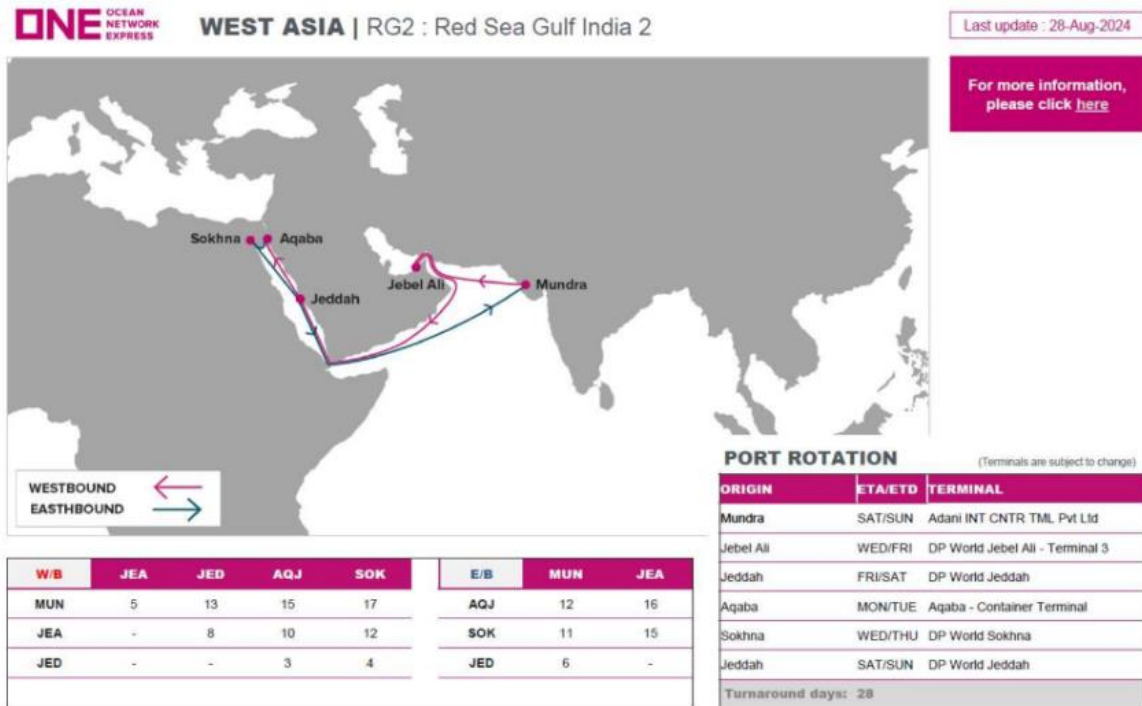

New service launch connecting West Coast India, the Middle East and the Red Sea

Advisory

Sep 04, 2024

Dear Valued Customers,

Ocean Network Express is delighted to announce the launch of its new weekly service - “Red Sea Gulf India Service 2 (RG2)” – connecting West Coast India, the Middle East and the Red Sea.

The new service will provide additional coverage as well as increasing connectivity and frequency to the Red Sea, on top of ONE’s existing Red Sea Gulf India Service (RGI)

New Service details are as follows.

RG2

Mundra – Jebel Ali – Jeddah – Aqaba – Sokhna – Jeddah – Mundra

Turnaround – 28 days

Effective voyage – WAN TAI v.24039W with ETA MUN 07 Oct 2024

ONE continues its best efforts in offering comprehensive coverage and greater service quality to customers as “Your Number ONE Shipping Partner”.