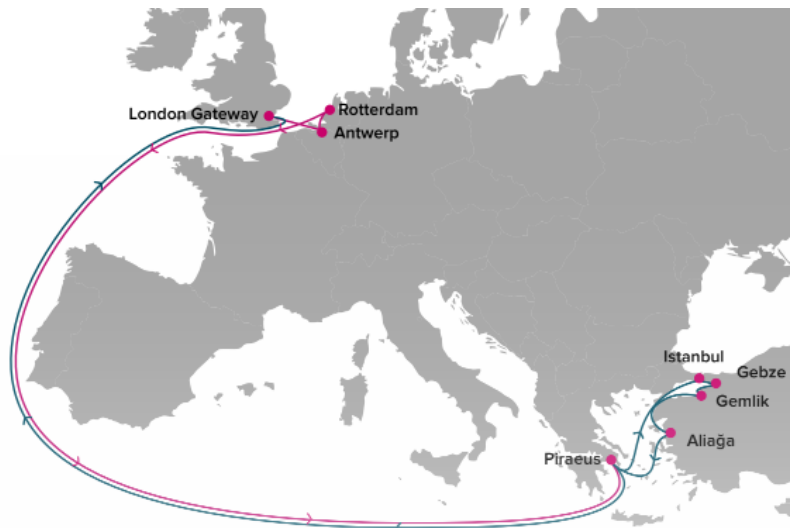

24th October 2024

Intra Europe Trade – Biweekly Promotional Loaders

Dear valued ONE Customer,

In addition to our newly introduced Intra Europe services, starting January 2025, we are excited to present you the opportunity of biweekly promotional loaders starting with first sailing in WK 44.

The vessels will cover most of our new AEX service as well as Alexandria. Hamburg can also be served via a smooth connection in Antwerp. Likewise, Mersin can be offered via transshipment in Piraeus.

We would like to invite you taking advantage of our special promotional rates. Please visit the link below and place your booking now:

PORT ROTATION

ORIGIN	ETA/ETD
London Gateway	SAT/SUN
Antwerp	SUN/MON
Rotterdam	MON/TUE
Piraeus	THU/FRI
Istanbul	SAT/SUN
Gebze	SUN/MON
Gemlik	MON/MON
Aliaga	TUE/WED
Piraeus	THU/THU
London Gateway	SAT/SUN

Turnaround days: 28 Days

AEX Service Map

Should you have any questions or concerns, please contact your sales account representative for additional support.

Yours faithfully,
 Ocean Network Express (Europe) Ltd.