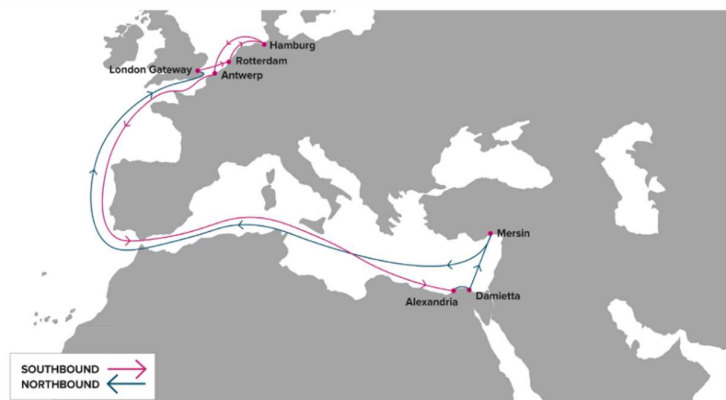

ONE OCEAN NETWORK EXPRESS ▶ Intra Europe | LEX (Levant Express)

S/B	ALY	DAM	MER	MER	LGP	RTM	HAM	ANR
LGP	13	14	17	ALY	13	14	16	18
RTM	12	13	16	DAM	12	13	15	17
HAM	11	12	15	MER	9	10	12	14
ANR	9	10	13					

PORT ROTATION	
ORIGIN	ETA/ETD
London Gateway	SAT/SUN
Rotterdam	SUN/MON
Hamburg	TUE/TUE
Antwerp	THU/THU
Alexandria	SAT/SUN
Damietta	SUN/MON
Mersin	WED/THU
London Gateway	SAT/SUN

Turnaround Days: 28 DAYS