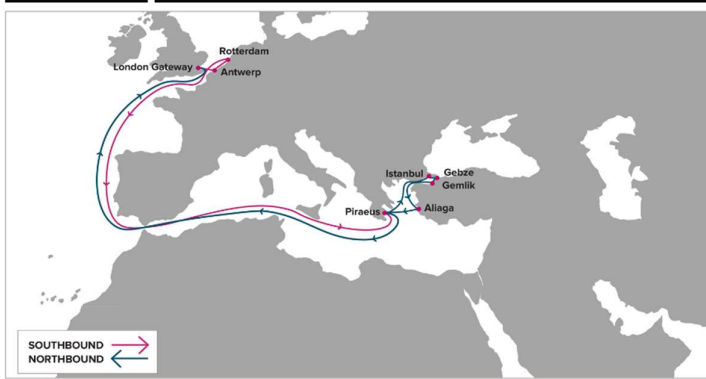

ONE OCEAN NETWORK EXPRESS ▶ Intra Europe | AEX: Aegean Express

S/B	PIR	IST	GEB	GEM	ALI	IST	LGP	ANR	RTM
LGP	11	13	14	15	16	IST	13	14	15
ANR	10	12	13	14	15	GEB	12	13	14
RTM	9	11	12	13	14	GEM	12	13	14
						ALI	10	11	12
						PIR	9	10	11

PORT ROTATION	
ORIGIN	ETA/ETD
London Gateway	SAT/SUN
Antwerp	SUN/MON
Rotterdam	MON/TUE
Piraeus	THU/FRI
Istanbul	SAT/SUN
Gebze	SUN/MON
Gemlik	MON/MON
Allaga	TUE/WED
Piraeus	THU/THU
London Gateway	SAT/SUN

Turnaround Days: 28 DAYS

Levant Express (LEX)

- ✓ Port Rotation: London Gateway, Rotterdam, Hamburg, Antwerp, Alexandria, Damietta, Mersin, London Gateway
- ✓ Frequency: Weekly
- ✓ Vessel Lineup: 4 Vessels