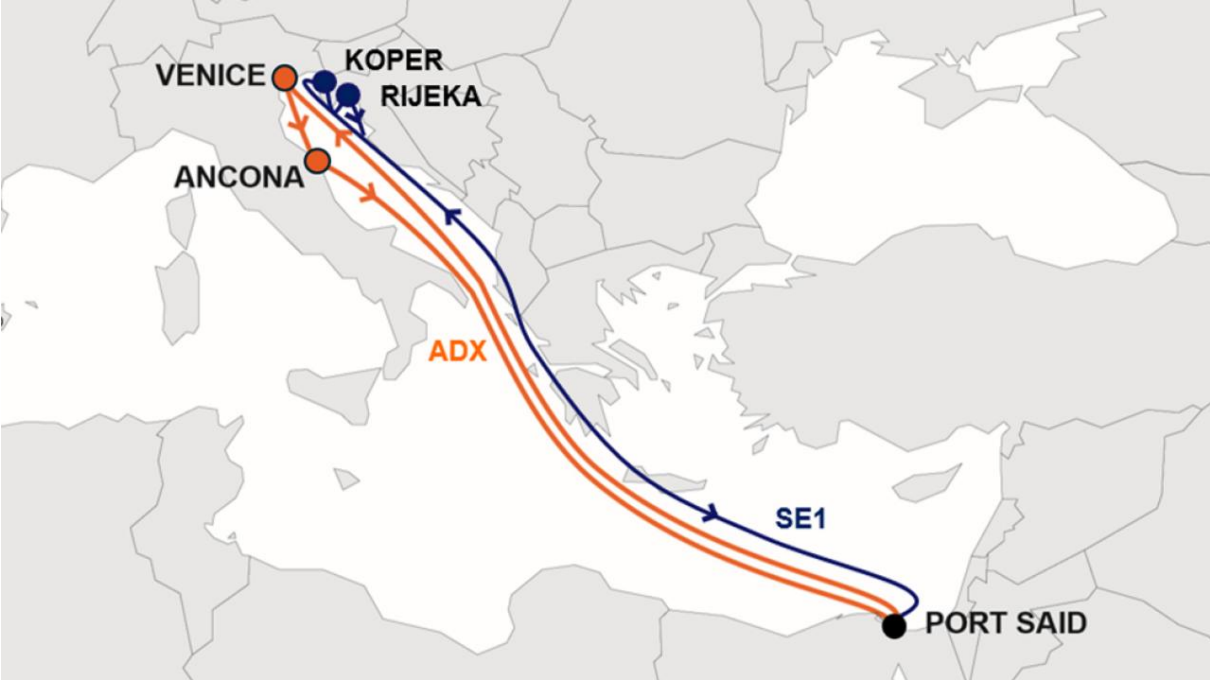

**Shipping between Egypt and the Adriatic? Here's an update for our ADX Service**

If you're shipping between Egypt and the Adriatic, here's an update for your cargo planning. End of March we are starting our re-designed [Adriatic Sea Express \(ADX\) service](#) connecting Venice and Ancona, IT. This complements the [Gemini Network's SE1 service](#) between Port Said, EG and the ports of Koper, SI and Rijeka, HR.

For your reference, here's an overview of the full port coverage:

**[Key Service strengths and Transit Times](#)**

In case you'd like to plan ahead, here is the first port call of the new rotation, including vessel voyage, Estimated Time of Arrival (ETA), port and week:

Service	Vessel & Voyage	ETA	Port	Week
ADX	Little Emma V.2513N	March 28, 2025	Port Said	13
SE1	Maersk Campbell V.507W	March 24, 2025	Port Said	13

If you would like to view our vessels' schedule information, please visit our [vessel tracker](#) in our Online Business Suite. If you have questions concerning the above changes, please contact our customer service team at [your location](#), who will be happy to guide you based on your individual situation.